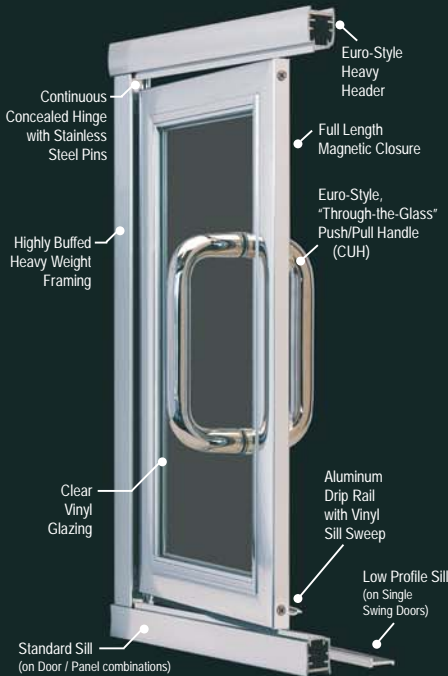

PROVINCIAL SERIES

PROVINCIAL SERIES ENCLOSURE TYPES

1. **CUSTOM**
   SWING DOOR
   SWING DOOR / ILP
   SWING / ILS
   SWING DOOR / DPNL
   SWING / DILS
   SWING / ERP OR ERS
   SWING / ILP OR ILS / ERP OR ERS
   NEO-ANGLE SWING
   SWING / NAG / NAGSU
   SWING / NAGSU
   SWING / SINGLE NAG
   ... AND MORE