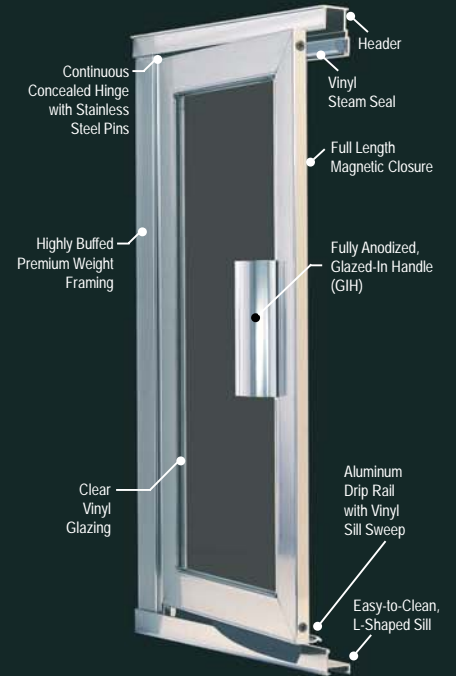

STEAM SERIES

STEAM SERIES ENCLOSURE TYPES

1. **STANDARD**
   SWING DOOR
   SWING DOOR / ILP
   SWING DOOR / DPNL
2. **CUSTOM**
   SWING / ILS
   SWING / DILS
   SWING / ERP OR ERS
   SWING / ILP OR ILS / ERP OR ERS
   NEO-ANGLE SWING
   SWING / NAG / NAGSU
   SWING / NAGSU
   SWING / SINGLE NAG
   ... AND MORE