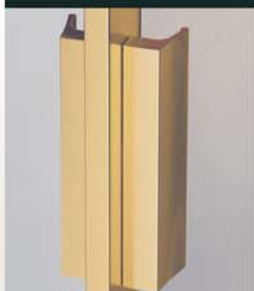

AHD Pull Handle (Optional)