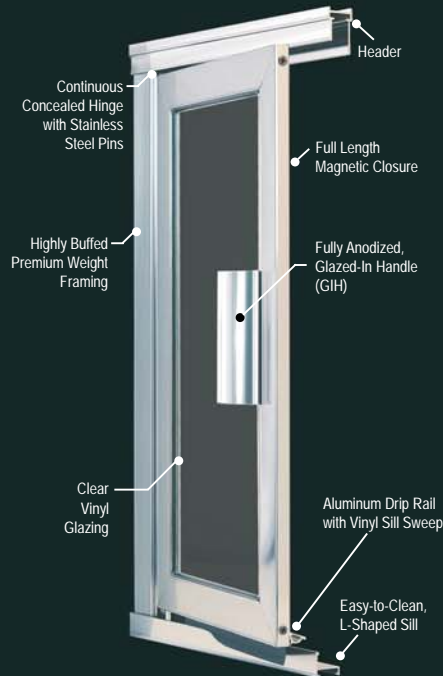

6000 SERIES

6000 SERIES ENCLOSURE TYPES

1. **STANDARD**
   SWING DOOR
   SWING DOOR / ILP
   SWING DOOR / DPNL
   EZ UP NEO-ANGLE SWING DOOR
2. **CUSTOM**
   SWING / ILS
   SWING / DILS
   SWING / ERP OR ERS
   SWING / ILP OR ILS / ERP OR ERS
   SWING / NAG / NAGSU
   SWING / NAGSU
   SWING / SINGLE NAG
   ... AND MORE