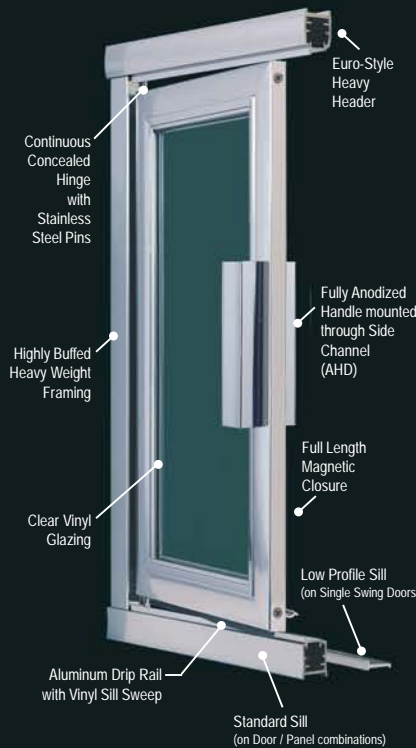

■ PROVINCIAL CLASSIC