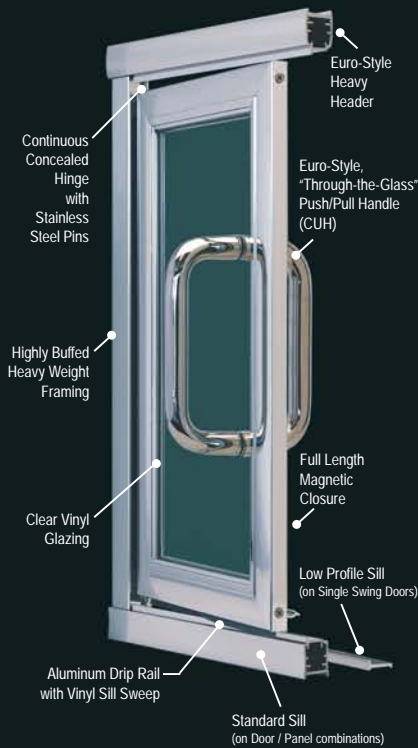

Framed Kwikstal

■ PROVINCIAL PRESTIGE