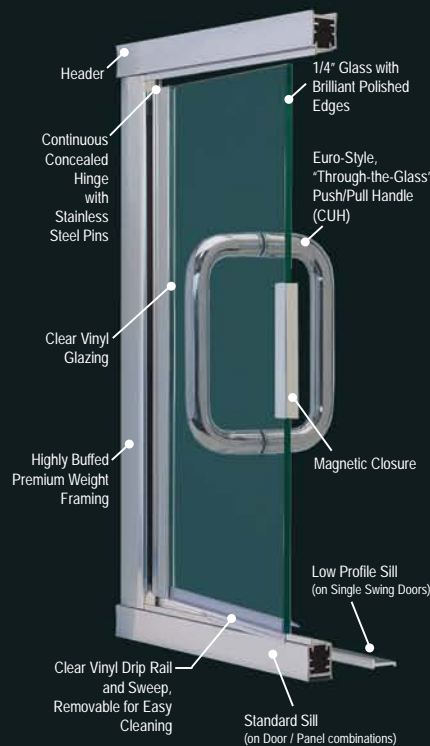

■ FREESTYLE SERIES - 1/4"