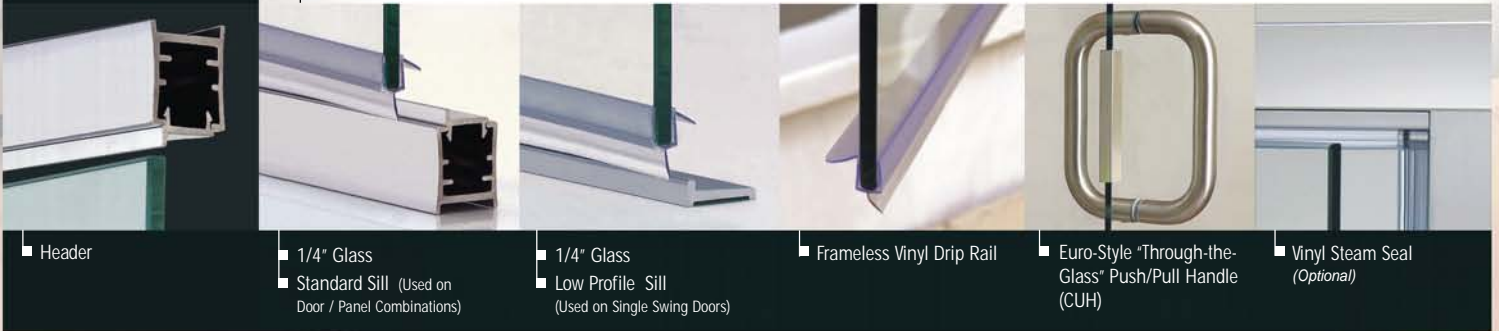

Vinyl Steam Seal (Optional)

Euro-Style "Through-the-Glass" Push/Pull Handle (CUH)

Semi-Frameless Kwikstal

FREESTYLE SERIES - 1/4"

- 1/4" Safety tempered glass with brilliant polished edges
- Semi-frameless design with only hinge channel framing on door panel. Option: Aluminum bottom channel.
- Highly buffed, premium weight aluminum framing
- Low profile, easy-to-clean sill on single swing doors; Standard sill on door and panel combinations
- Continuous, concealed hinge with stainless steel pins
- Clear vinyl drip rail and sweep; removable for easy cleaning. Option: Aluminum drip rail with drip collector and vinyl sweep. For use with optional aluminum bottom channel.
- Magnetic closure (MAG). Option: Magnetic Catch Kit with double magnets (MAD).
- May be installed to hinge from left or right to accommodate either application need
- Designed with a built-in "open door" stop at 100°

Freestyle Series • Neo-Angle Swing Door / Notched Step-Up Panel • Wrought Iron Finish • Clear Glass

- FINISHES AVAILABLE
- CHROME
 - GOLD
 - PLATINUM
 - WHITE
 - BRUSHED NICKEL
 - OIL-RUBBED BRONZE
 - BRONZE (Custom)
 - BONE (Custom)
 - BLACK (Custom)
 - WROUGHT IRON (Custom)
 - AGED PEWTER (Custom)

- Clear vinyl glazing
- Euro-style, rounded push/pull handle which mounts through-the-glass (CUH)
- Vinyl Steam Seal (optional) converts standard unit to steam

- Header
- 1/4" Glass Standard Sill (Used on Door / Panel Combinations)
- 1/4" Glass Low Profile Sill (Used on Single Swing Doors)
- Frameless Vinyl Drip Rail
- Euro-Style "Through-the-Glass" Push/Pull Handle (CUH)
- Vinyl Steam Seal (Optional)