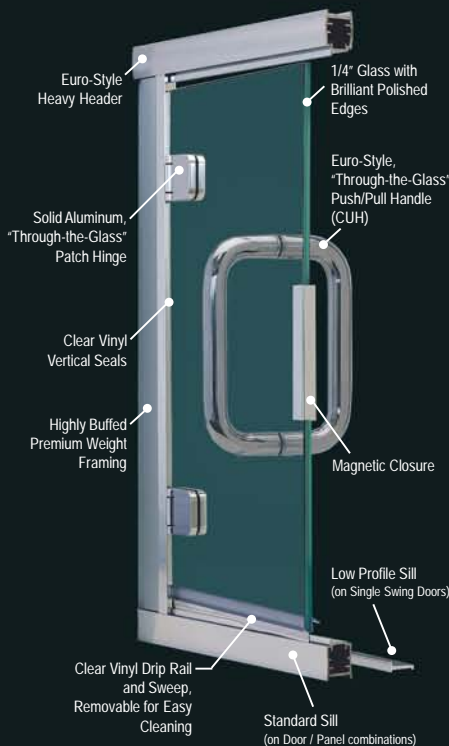

Frameless & Semi-Frameless Kwikstal

■ HYALINE SERIES - 1/4"