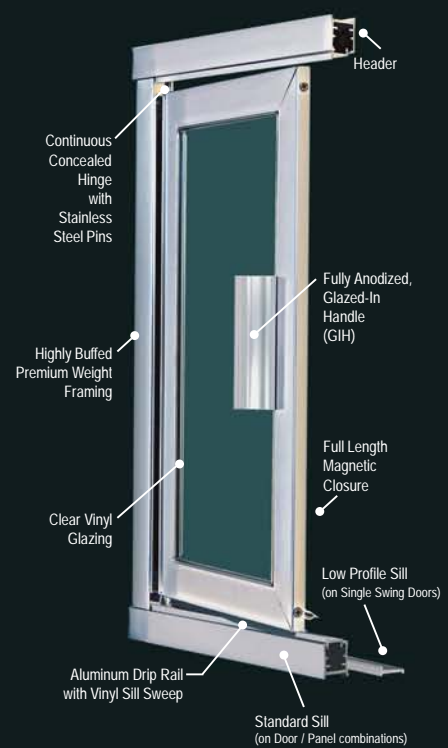

■ 7000 SERIES