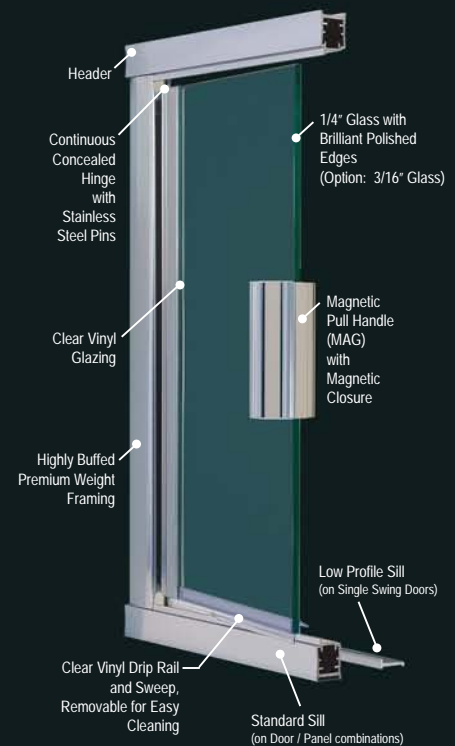

■ STYLE SERIES - 1/4"